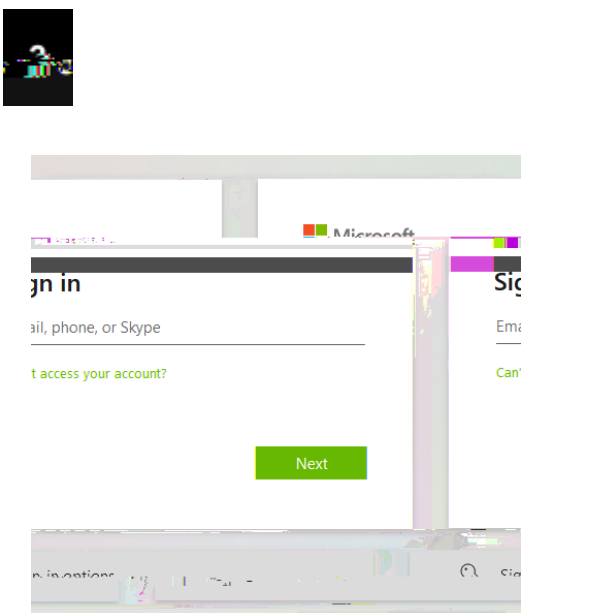

# How to log into Focus | As a Student

- 1 The Focus SIS site can be reached by the URL above, or through the BISD Portal by selecting the Focus SIS App.

- 2 *Navigate to the Focus*  
Click on the "Sign in with Birdville" key.